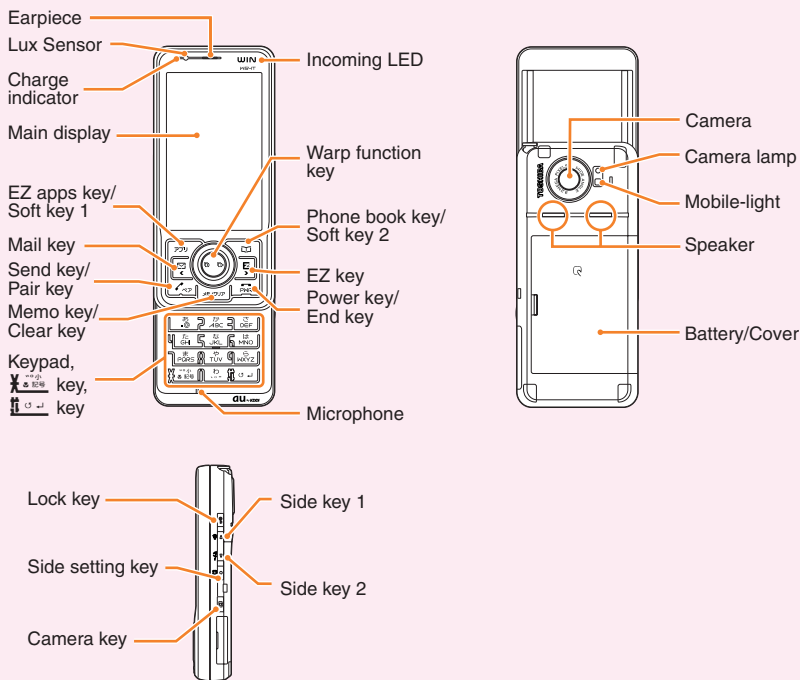

W54T

English Simple Manual

Turning the Power On and Off

- Turning the Power On
Press and hold P for more than one second.
- Turning the Power Off
Press and hold P for more than one second.

Checking Your Own Phone Number and E-mail Address

From the stand-by screen: press C \rightarrow press P .

Making/Answering a Call

- Making a Call
From the stand-by screen: enter the phone number \rightarrow press C .
To end the call: press P .
- Answering a Call
Press C while the phone is ringing.
To adjust the earpiece volume during a call: press V \rightarrow press C [OK].